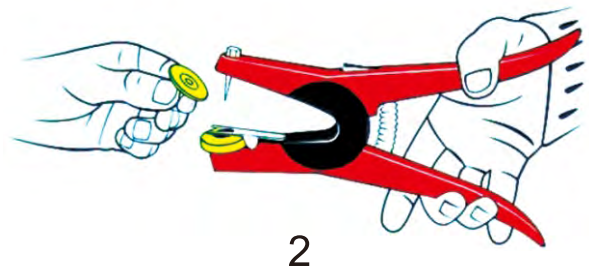

SPECIFICATION

Product Name: LF RFID Animal Ear Tag

Item No.: LDI-7857A

Quick Details

LDI-7857A 134.2khz RFID Ear Tag is designed for livestock management which is effective to keep tracking of livestock, such as sheep and deers. It helps ranchers to manage their sheep easily and time-saving, not only on counting sheep numbers, but also record their vaccine, growth, weight and so on.

RFID Parameter

Model No.	LDI-7857A
Type	134.2khz RFID Ear Tag
Protocol	ISO11784/11785
Frequency	134.2Khz
Chip	FDX / HDX
Data retention	5years

Physical Parameter

Size	Female tag:78x57x15mm(L×W×T); Male tag:Φ29x24.8mm(Φ×H)
Color	Yellow (cutomized)
Surface Material	TPU, soft, environmental friendly and non-toxic
Installation	Self adhesive
Operating Temperature	-30℃ ~ +85℃
Operating Humidity	20% ~ 90%RH
Package	Female tag:100pcs/bag, Male tag:100pcs/bag, 1000sets/carton
Customized Service	Laser printing, Color customized

Picture

 Size

 Installation

 Application

- Livestock animal identification
- Sheep, pigs and dog's tracking
- Intelligent cow management