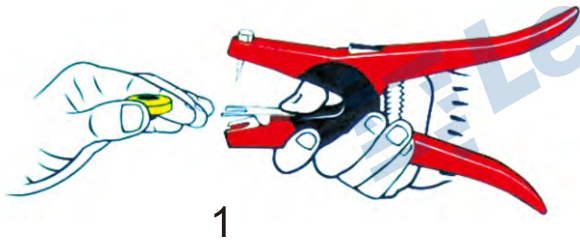

SPECIFICATION

Product Name: LF RFID Animal Ear Tag

Item No.: LDI-7857A

Quick Details

LDI-7857A 134.2khz RFID Ear Tag is designed for livestock management which is effective to keep tracking of livestock, such as sheep and deers. It helps ranchers to manage their sheep easily and time-saving, not only on counting sheep numbers, but also record their vaccine, growth, weight and so on.

RFID Parameter

Model No.	LDI-7857A
Type	134.2khz RFID Ear Tag
Protocol	ISO11784/11785
Frequency	134.2Khz
Chip	FDX / HDX
Data retention	5years

Physical Parameter

Size	Female tag:78x57x15mm(L×W×T); Male tag:Φ29x24.8mm(Φ×H)
Color	Yellow (cutomized)
Surface Material	TPU, soft, environmental friendly and non-toxic
Installation	Self adhesive
Operating Temperature	-30℃ ~ +85℃
Operating Humidity	20% ~ 90%RH
Package	Female tag:100pcs/bag, Male tag:100pcs/bag, 1000sets/carton
Customized Service	Laser printing, Color customized

Picture

 Size

 Installation

 Application

- Livestock animal identification
- Sheep, pigs and dog's tracking
- Intelligent cow management