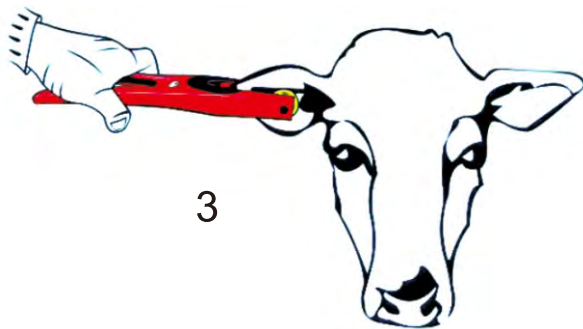

SPECIFICATION

Product Name: LF RFID Animal Ear Tag

Item No.: LDI-7857A

Quick Details

LDI-7857A 134.2khz RFID Ear Tag is designed for livestock management which is effective to keep tracking of livestock, such as sheep and deers. It helps ranchers to manage their sheep easily and time-saving, not only on counting sheep numbers, but also record their vaccine, growth, weight and so on.

RFID Parameter

Model No.	LDI-7857A
Type	134.2khz RFID Ear Tag
Protocol	ISO11784/11785
Frequency	134.2Khz
Chip	FDX / HDX
Data retention	5years

Physical Parameter

Size	Female tag:78x57x15mm(L×W×T); Male tag:Φ29x24.8mm(Φ×H)
Color	Yellow (cutomized)
Surface Material	TPU, soft, environmental friendly and non-toxic
Installation	Self adhesive
Operating Temperature	-30℃ ~ +85℃
Operating Humidity	20% ~ 90%RH
Package	Female tag:100pcs/bag, Male tag:100pcs/bag, 1000sets/carton
Customized Service	Laser printing, Color customized

Picture

 Size

 Installation

 Application

- Livestock animal identification
- Sheep, pigs and dog's tracking
- Intelligent cow management