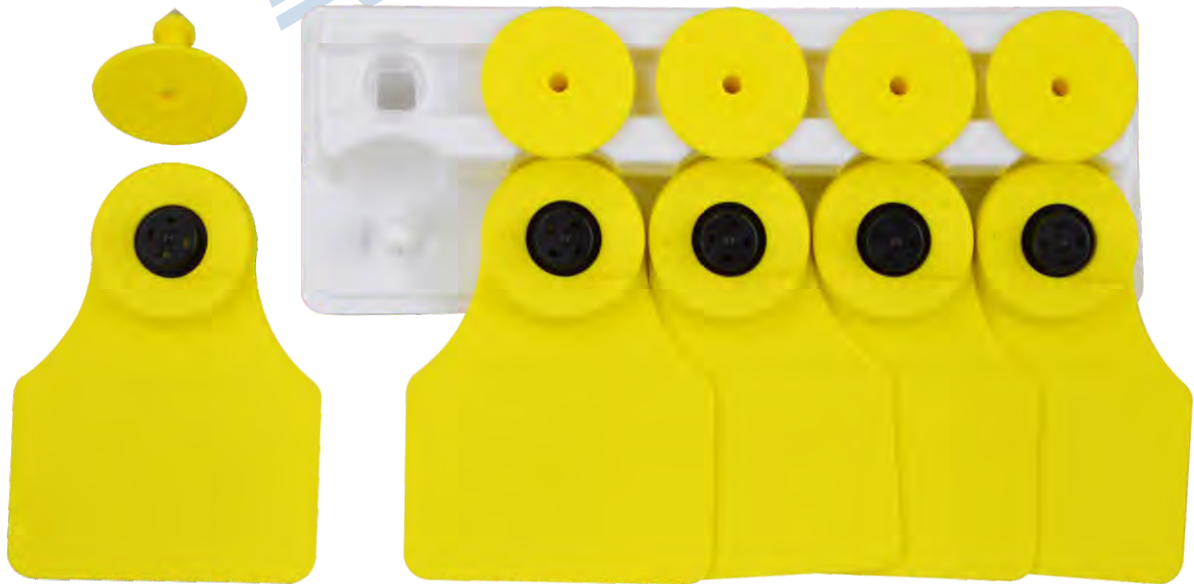

SPECIFICATION

Product Name: LF RFID Animal Ear Tag

Item No.: LDI-7857A

Quick Details

LDI-7857A 134.2khz RFID Ear Tag is designed for livestock management which is effective to keep tracking of livestock, such as sheep and deers. It helps ranchers to manage their sheep easily and time-saving, not only on counting sheep numbers, but also record their vaccine, growth, weight and so on.

RFID Parameter

Model No.	LDI-7857A
Type	134.2khz RFID Ear Tag
Protocol	ISO11784/11785
Frequency	134.2Khz
Chip	FDX / HDX
Data retention	5years

Physical Parameter

Size	Female tag:78x57x15mm(L×W×T); Male tag:Φ29x24.8mm(Φ×H)
Color	Yellow (cutomized)
Surface Material	TPU, soft, environmental friendly and non-toxic
Installation	Self adhesive
Operating Temperature	-30℃ ~ +85℃
Operating Humidity	20% ~ 90%RH
Package	Female tag:100pcs/bag, Male tag:100pcs/bag, 1000sets/carton
Customized Service	Laser printing, Color customized

Picture

 Size

 Installation

 Application

- Livestock animal identification
- Sheep, pigs and dog's tracking
- Intelligent cow management