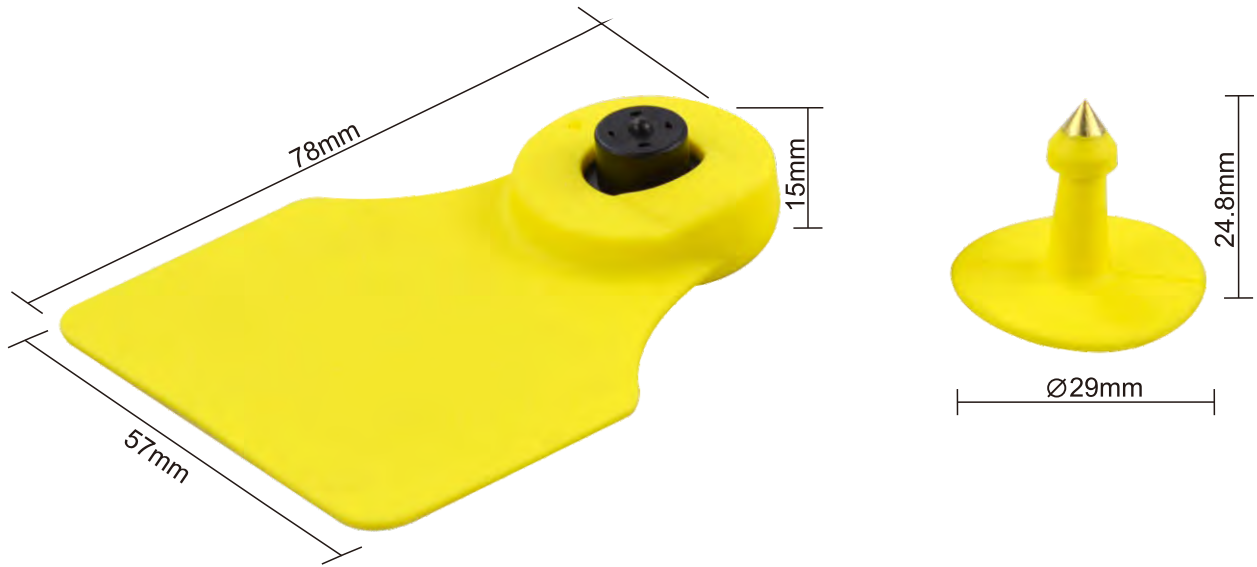

SPECIFICATION

Product Name: LF RFID Animal Ear Tag

Item No.: LDI-7857A

Quick Details

LDI-7857A 134.2khz RFID Ear Tag is designed for livestock management which is effective to keep tracking of livestock, such as sheep and deers. It helps ranchers to manage their sheep easily and time-saving, not only on counting sheep numbers, but also record their vaccine, growth, weight and so on.

RFID Parameter

Model No.	LDI-7857A
Type	134.2khz RFID Ear Tag
Protocol	ISO11784/11785
Frequency	134.2Khz
Chip	FDX / HDX
Data retention	5years

Physical Parameter

Size	Female tag:78x57x15mm(L×W×T); Male tag:Φ29x24.8mm(Φ×H)
Color	Yellow (cutomized)
Surface Material	TPU, soft, environmental friendly and non-toxic
Installation	Self adhesive
Operating Temperature	-30℃ ~ +85℃
Operating Humidity	20% ~ 90%RH
Package	Female tag:100pcs/bag, Male tag:100pcs/bag, 1000sets/carton
Customized Service	Laser printing, Color customized

Picture

 Size

 Installation

 Application

- Livestock animal identification
- Sheep, pigs and dog's tracking
- Intelligent cow management