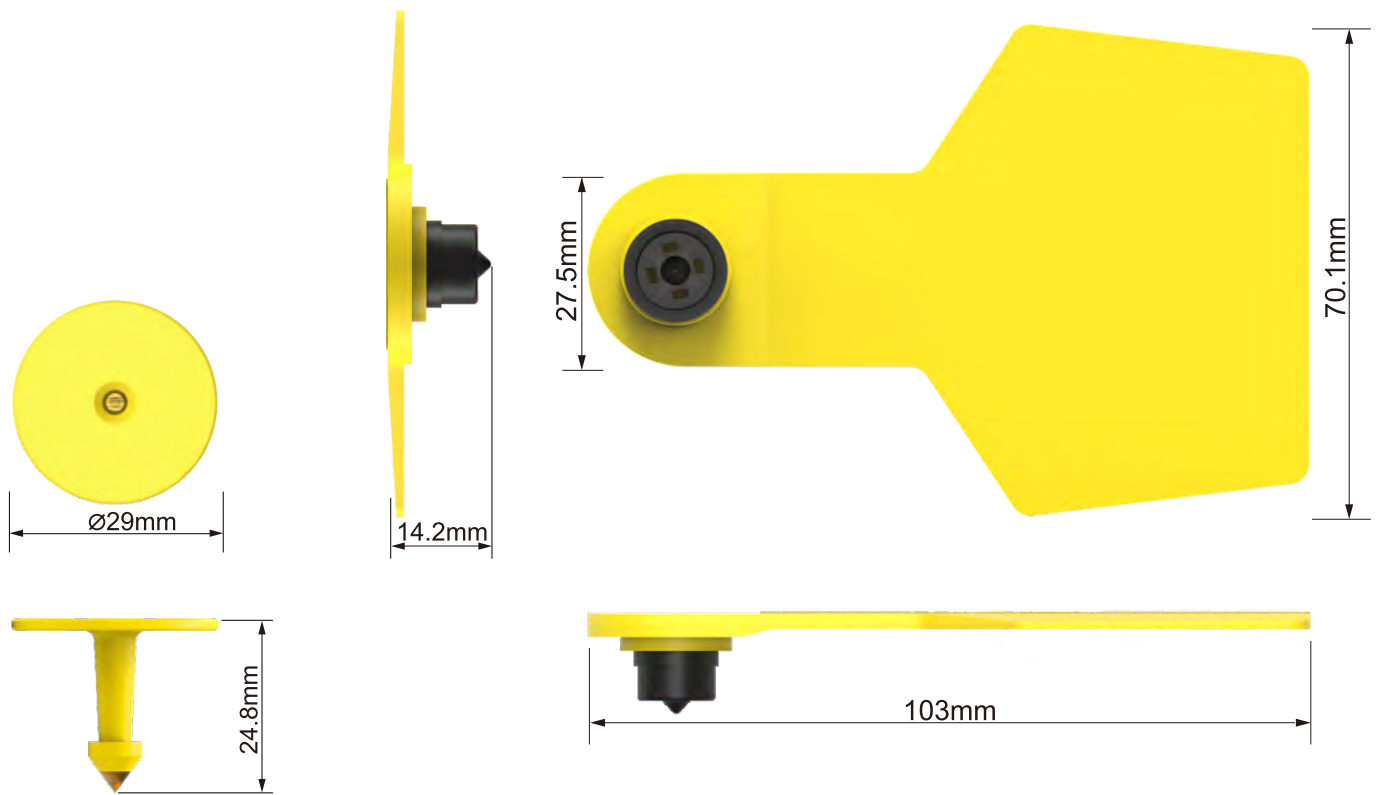

SPECIFICATION

Product Name: RFID Animal Ear Tag

Item No.: LDR-2770A

Quick Details

LDR-2770A UHF RFID Ear Tag is shaped in square with water-permeable cap which ensures tamper proof function and outflow of water and blood to avoid animal ear infection. It is designed for livestock management which is effective to keep tracking of livestock, such as cows, sheeps and deers. It helps ranchers to manage their sheeps easily and time-saving, not only on counting sheep numbers, but also record their vaccine, growth, weight and so on.

RFID Parameter

| | |
|--------------------|--|
| Model No. | LDR-2770A |
| Type | Passive UHF RFID Animal Tag |
| Protocol | ISO/IEC 18000-6C, EPC Class1 Gen2 |
| Frequency | Worldwide 840-960Mhz |
| Chip | Ucode 8 |
| Memory | EPC 128bits / TID 48bits / User 0bits |
| Read&Write | Supported |
| Data Retention | 10years |
| Read Range | 1-10m adjustable(reader and environment dependent) |
| Programming Cycles | 100,000 cycles |
| Anti-collision | Support multiple tags reading |

Physical Parameter

| | |
|-----------------------|--|
| Size | Female tag: 102×70×14.4mm(L×W×H), Male tag: Φ29×24.8mm |
| Color | Yellow, other color customized |
| Antenna Material | PET+ Aluminum Etching |
| Surface Material | TPU AAA |
| Installation | Ear Tag Plier |
| Operating Temperature | -20℃ ~ +80℃ |
| Operating Humidity | 20% ~ 90%RH |
| Package | Female tag: 50pcs/bag, Male tag: 50pcs/bag, 500sets/carton |
| Customized Service | Laser Printing / Color / Chip / Antenna / EPC Pre-written |

Picture

Size

Installation

 Application

- Livestock animal identification
- Sheep, pigs and dog's tracking
- Intelligent cow management