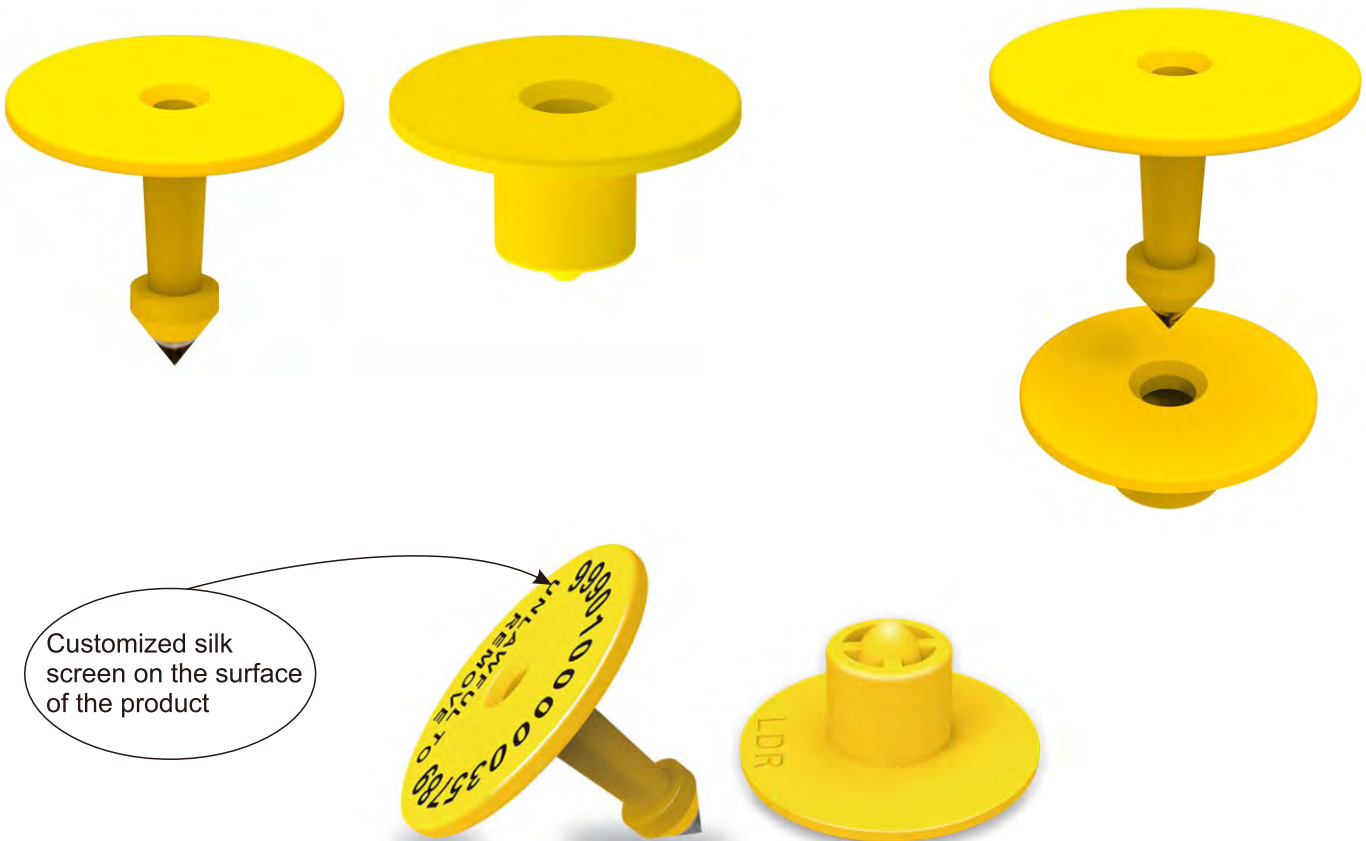

SPECIFICATION

Product name: RFID Animal Ear Tag

Item No.: LDR-D33A

Quick Details

LDR-D33A UHF RFID Button Ear Tag is designed for livestock management which is effective to keep tracking of livestock, such as sheep and deers. It helps ranchers to manage their sheep easily and time-saving, not only on counting sheep numbers, but also record their vaccine, growth, weight and so on.

RFID Parameter

Model No.	LDR-D33A
Type	UHF RFID Button Ear Tag
Protocol	ISO/IEC 18000-6C, EPC Class1 Gen2
Frequency	Worldwide 840-960Mhz
Chip	NXP Ucode7
Memory	EPC128bits / TID96bits / User0bits
Read&Write	Supported
Read Range	Max. 5meters by fixed reader
	Max. 1meter by handheld reader
Data retention	10years
Programming Cycle	100000 cycles
Anti-collision	Support multiple tags reading

Physical Parameter

Size	Female tag: $\Phi 27 \times 12.5 \text{mm}$, Male tag: $\Phi 33 \times 24.8 \text{mm}$
Color	Yellow(Panton 107C)
Antenna Material	PET+Aluminum Etching
Surface Material	TPU, soft, environmental friendly and non-toxic
Installation	Ear Tag Plier
Operating Temperature	$-40^{\circ}\text{C} \sim +85^{\circ}\text{C}$
Operating Humidity	20% ~ 90%RH
Package	Female tag: 100pcs/bag, Male tag: 100pcs/bag, 1000sets/carton
Customized Service	Laser printing, EPC Pre-written, Color

Picture

 Size

 Installation

 Application

- Livestock animal identification
- Sheep, pigs and dog's tracking
- Intelligent cow management