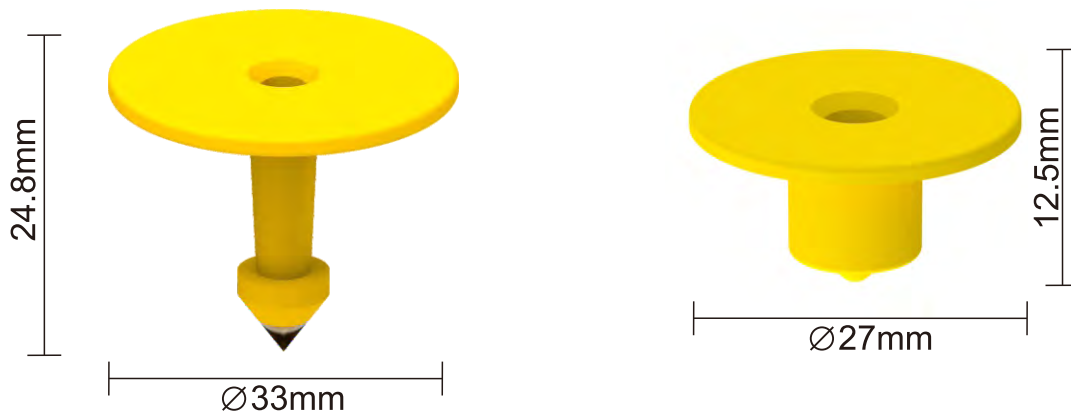

SPECIFICATION

Product name: RFID Animal Ear Tag

Item No.: LDR-D33A

Quick Details

LDR-D33A UHF RFID Button Ear Tag is designed for livestock management which is effective to keep tracking of livestock, such as sheep and deers. It helps ranchers to manage their sheep easily and time-saving, not only on counting sheep numbers, but also record their vaccine, growth, weight and so on.

RFID Parameter

Model No.	LDR-D33A
Type	UHF RFID Button Ear Tag
Protocol	ISO/IEC 18000-6C, EPC Class1 Gen2
Frequency	Worldwide 840-960Mhz
Chip	NXP Ucode7
Memory	EPC128bits / TID96bits / User0bits
Read&Write	Supported
Read Range	Max. 5meters by fixed reader
	Max. 1meter by handheld reader
Data retention	10years
Programming Cycle	100000 cycles
Anti-collision	Support multiple tags reading

Physical Parameter

Size	Female tag: $\Phi 27 \times 12.5 \text{mm}$, Male tag: $\Phi 33 \times 24.8 \text{mm}$
Color	Yellow(Panton 107C)
Antenna Material	PET+Aluminum Etching
Surface Material	TPU, soft, environmental friendly and non-toxic
Installation	Ear Tag Plier
Operating Temperature	$-40^{\circ}\text{C} \sim +85^{\circ}\text{C}$
Operating Humidity	20% ~ 90%RH
Package	Female tag: 100pcs/bag, Male tag: 100pcs/bag, 1000sets/carton
Customized Service	Laser printing, EPC Pre-written, Color

Picture

 Size

 Installation

 Application

- Livestock animal identification
- Sheep, pigs and dog's tracking
- Intelligent cow management