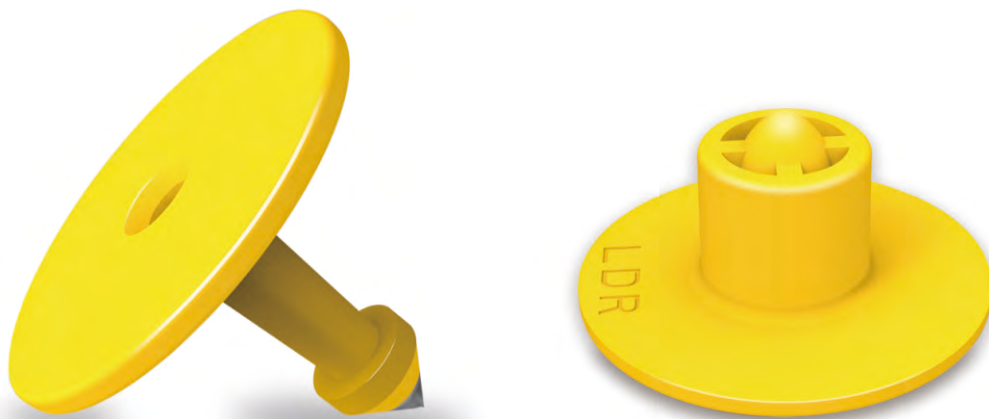

SPECIFICATION

Product name: RFID Animal Ear Tag

Item No.: LDR-D33A

Quick Details

LDR-D33A UHF RFID Button Ear Tag is designed for livestock management which is effective to keep tracking of livestock, such as sheep and deers. It helps ranchers to manage their sheep easily and time-saving, not only on counting sheep numbers, but also record their vaccine, growth, weight and so on.

RFID Parameter

Model No.	LDR-D33A
Type	UHF RFID Button Ear Tag
Protocol	ISO/IEC 18000-6C, EPC Class1 Gen2
Frequency	Worldwide 840-960Mhz
Chip	NXP Ucode7
Memory	EPC128bits / TID96bits / User0bits
Read&Write	Supported
Read Range	Max. 5meters by fixed reader
	Max. 1meter by handheld reader
Data retention	10years
Programming Cycle	100000 cycles
Anti-collision	Support multiple tags reading

Physical Parameter

Size	Female tag: $\Phi 27 \times 12.5 \text{mm}$, Male tag: $\Phi 33 \times 24.8 \text{mm}$
Color	Yellow(Panton 107C)
Antenna Material	PET+Aluminum Etching
Surface Material	TPU, soft, environmental friendly and non-toxic
Installation	Ear Tag Plier
Operating Temperature	$-40^{\circ}\text{C} \sim +85^{\circ}\text{C}$
Operating Humidity	20% ~ 90%RH
Package	Female tag: 100pcs/bag, Male tag: 100pcs/bag, 1000sets/carton
Customized Service	Laser printing, EPC Pre-written, Color

Picture

 Size

 Installation

 Application

- Livestock animal identification
- Sheep, pigs and dog's tracking
- Intelligent cow management