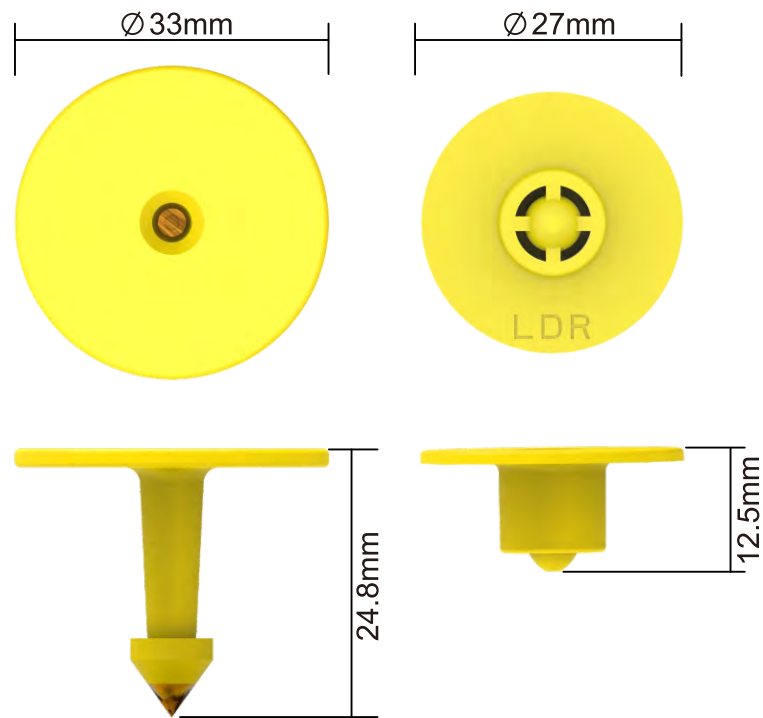

SPECIFICATION

Product name: RFID Animal Ear Tag

Item No.: LDR-D33A

Quick Details

LDR-D33A UHF RFID Button Ear Tag is designed for livestock management which is effective to keep tracking of livestock, such as sheep and deers. It helps ranchers to manage their sheep easily and time-saving, not only on counting sheep numbers, but also record their vaccine, growth, weight and so on.

RFID Parameter

Model No.	LDR-D33A
Type	UHF RFID Button Ear Tag
Protocol	ISO/IEC 18000-6C, EPC Class1 Gen2
Frequency	Worldwide 840-960Mhz
Chip	NXP Ucode7
Memory	EPC128bits / TID96bits / User0bits
Read&Write	Supported
Read Range	Max. 5meters by fixed reader
	Max. 1meter by handheld reader
Data retention	10years
Programming Cycle	100000 cycles
Anti-collision	Support multiple tags reading

Physical Parameter

Size	Female tag: $\Phi 27 \times 12.5 \text{mm}$, Male tag: $\Phi 33 \times 24.8 \text{mm}$
Color	Yellow(Panton 107C)
Antenna Material	PET+Aluminum Etching
Surface Material	TPU, soft, environmental friendly and non-toxic
Installation	Ear Tag Plier
Operating Temperature	$-40^{\circ}\text{C} \sim +85^{\circ}\text{C}$
Operating Humidity	20% ~ 90%RH
Package	Female tag: 100pcs/bag, Male tag: 100pcs/bag, 1000sets/carton
Customized Service	Laser printing, EPC Pre-written, Color

Picture

 Size

 Installation

 Application

- Livestock animal identification
- Sheep, pigs and dog's tracking
- Intelligent cow management