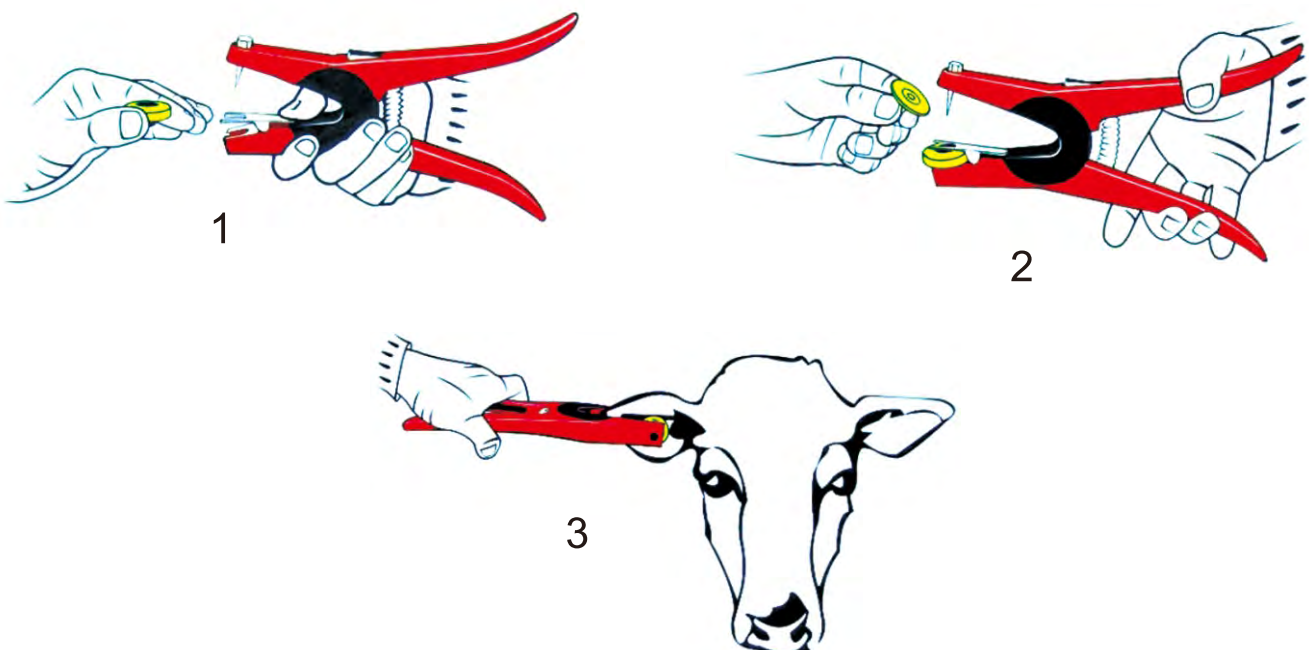

SPECIFICATION

Product name: RFID Animal Ear Tag

Item No.: LDR-D33A

Quick Details

LDR-D33A UHF RFID Button Ear Tag is designed for livestock management which is effective to keep tracking of livestock, such as sheep and deers. It helps ranchers to manage their sheep easily and time-saving, not only on counting sheep numbers, but also record their vaccine, growth, weight and so on.

Physical Parameter

Size	Female tag: $\Phi 27 \times 12.5 \text{mm}$, Male tag: $\Phi 33 \times 24.8 \text{mm}$
Color	Yellow(Panton 107C)
Antenna Material	PET+Aluminum Etching
Surface Material	TPU, soft, environmental friendly and non-toxic
Installation	Ear Tag Plier
Operating Temperature	$-40^{\circ}\text{C} \sim +85^{\circ}\text{C}$
Operating Humidity	20% ~ 90%RH
Package	Female tag: 100pcs/bag, Male tag: 100pcs/bag, 1000sets/carton
Customized Service	Laser printing, EPC Pre-written, Color

Picture

 Size

 Installation

 Application

- Livestock animal identification
- Sheep, pigs and dog's tracking
- Intelligent cow management